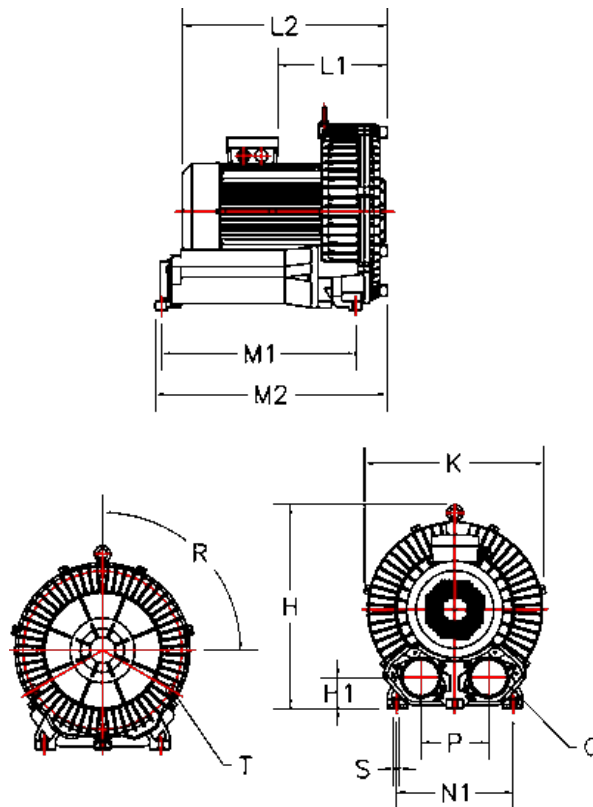

Data Sheet

Article number: 2761032907561

Description: KLEEblower KB329-1 0,75/0,85 kW
1x230V 50/60Hz Single stage with Klixon/built in bimetal switch

Measures

H = 301	N1 = 225
H1 = 45	Noise level dB 50/60Hz = 63/64
K = 285	P = 115
L1 = 111	Q = 2-PF 1 1/2" (NPT 1 1/2")
L2 = 264	R (degrees) = 3x120
M1 = 90	S = 4 x Ø12
M2 = 265	T = 3 - M6X1 - 15 dyb
N = 257	